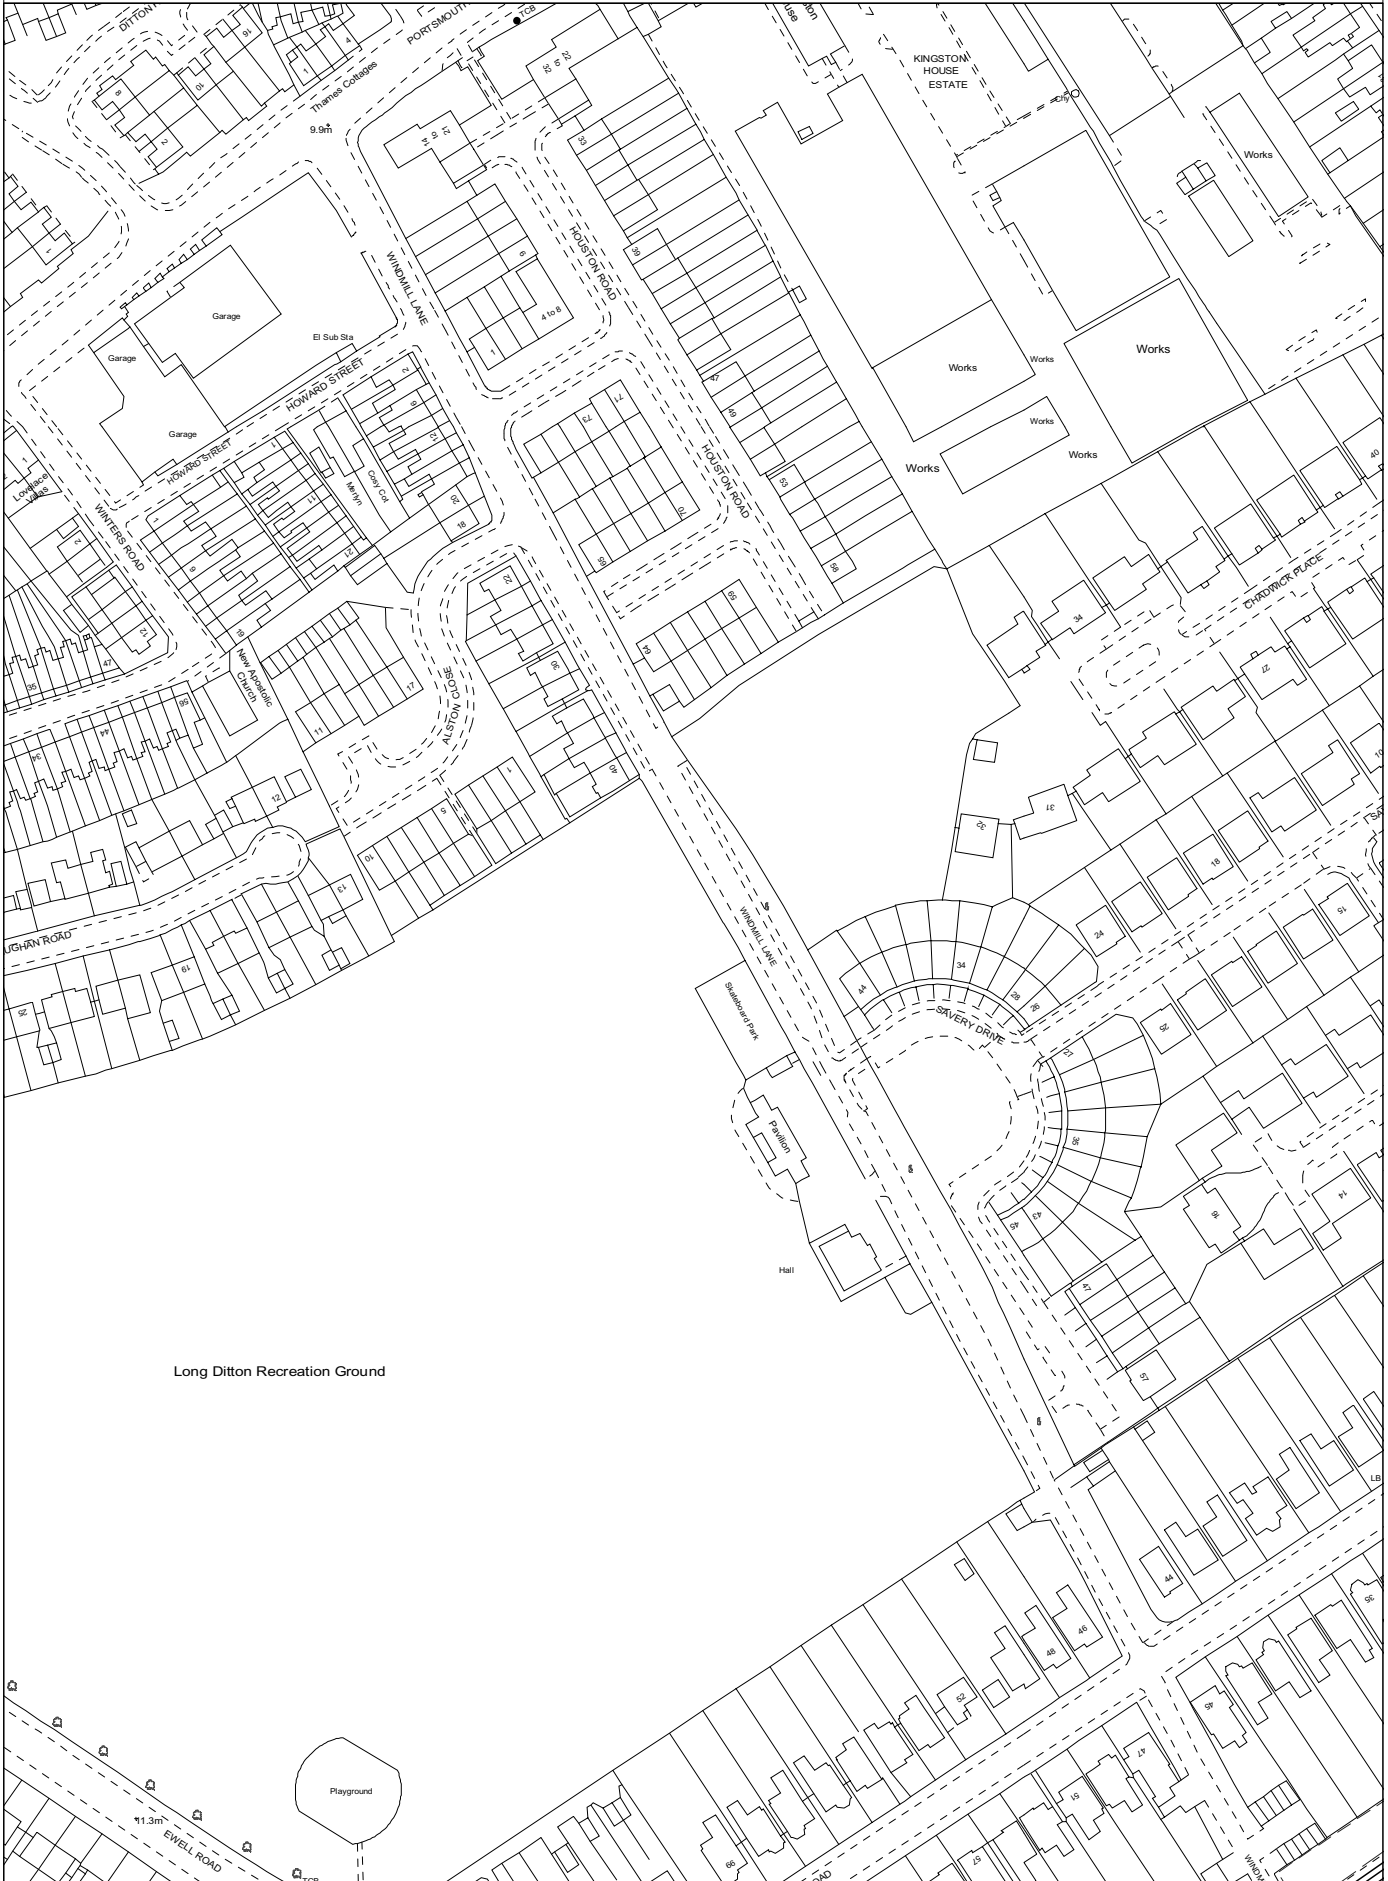

Windmill lane, Long Ditton - Petition

Scale 1:2000

© Crown copyright. All rights reserved.
Surrey County Council, licence No. LA076872, 2002

Date: 18/11/2008